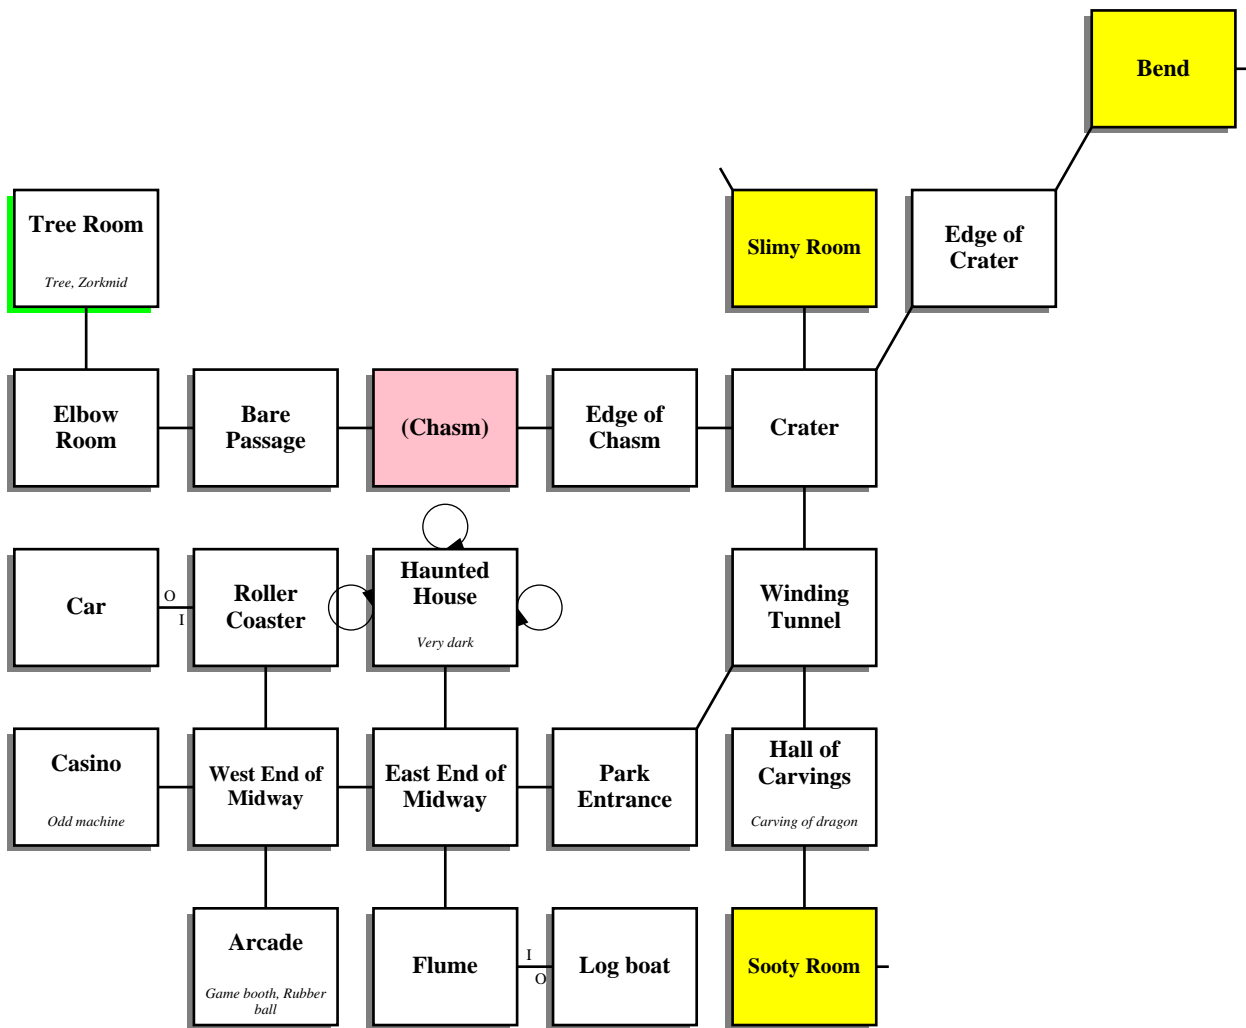

Infocom Sorcerer

Start

Infocom Sorcerer

Guild Hall

Infocom Sorcerer

Start Again

Infocom Sorcerer

Crater / Park

Infocom Sorcerer

Highway

Infocom Sorcerer

Coal Mine

Infocom Sorcerer

Glass Maze (actually a 3 x 3 x 3 cube)

Infocom Sorcerer

Lagoon