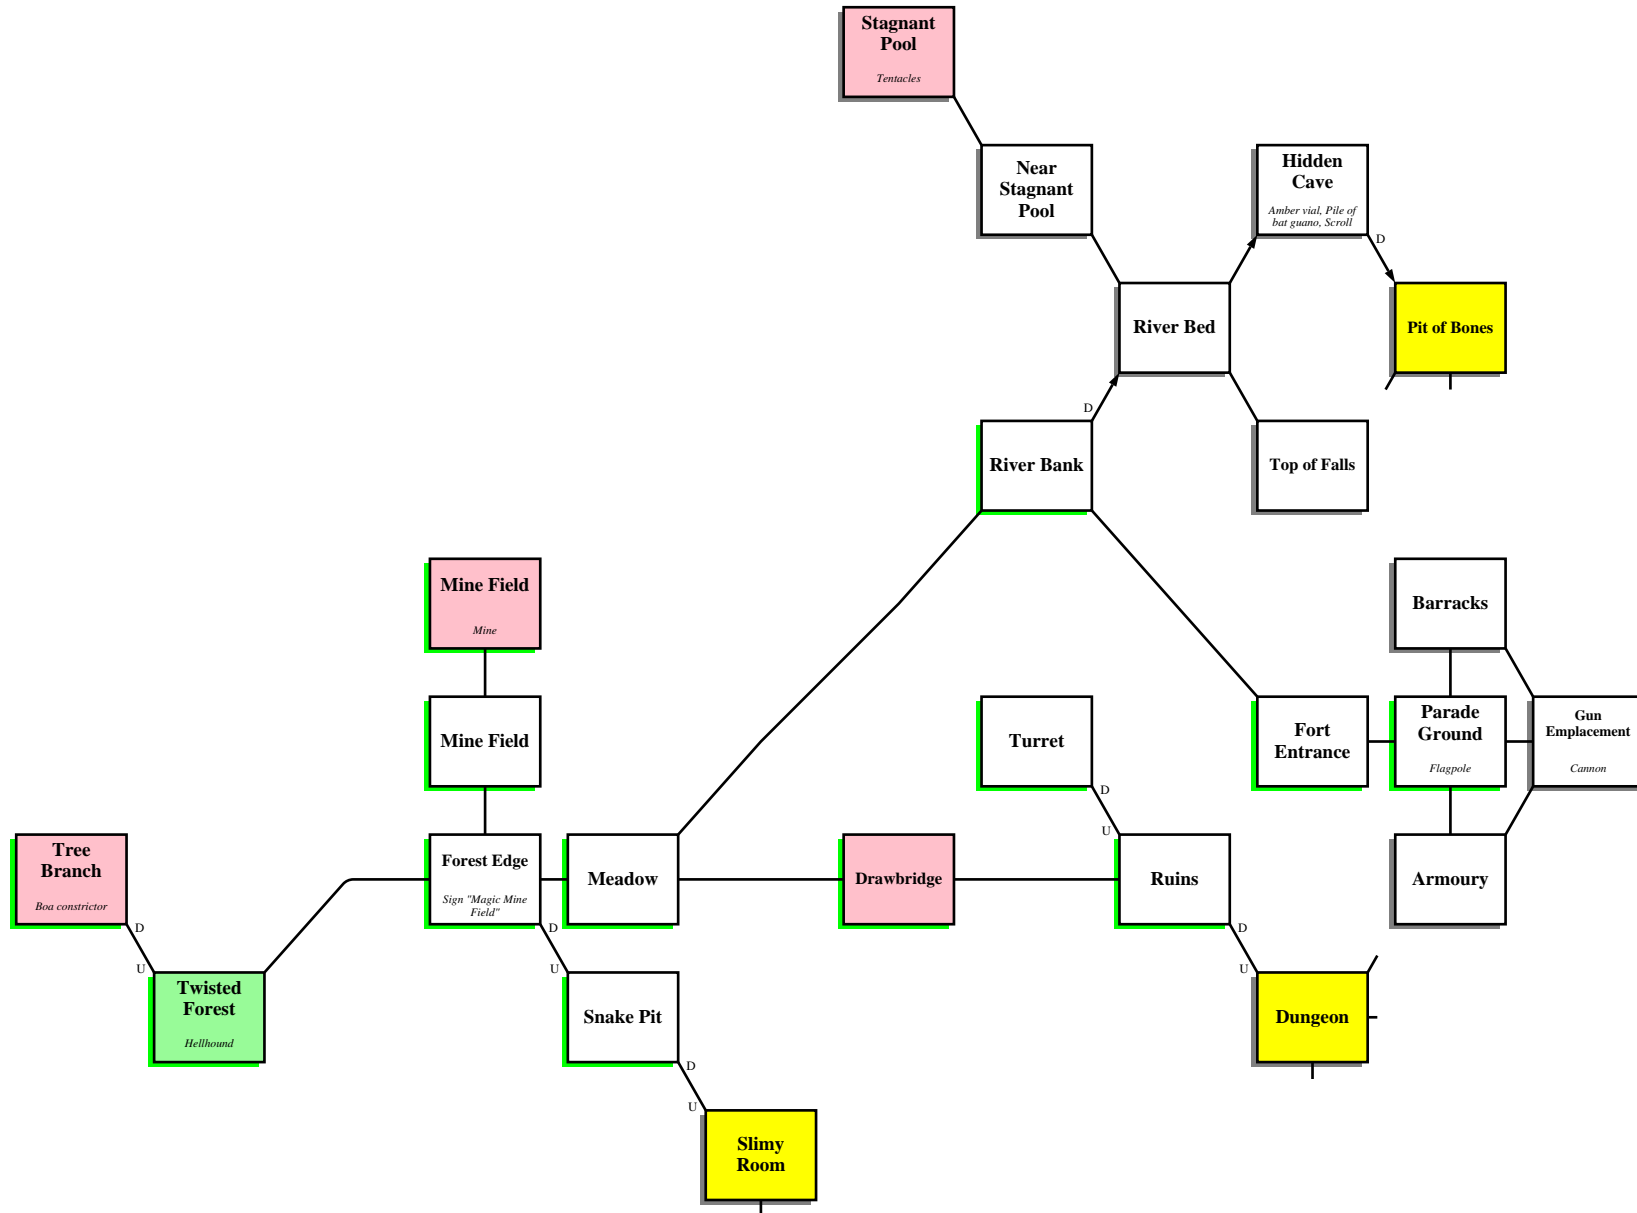

Infocom Sorcerer

Start

Infocom Sorcerer

Guild Hall

Infocom Sorcerer

Start Again

Infocom Sorcerer

Crater / Park

Infocom Sorcerer

Highway

Infocom Sorcerer

Coal Mine

Infocom Sorcerer

Glass Maze (actually a 3 x 3 x 3 cube)

Infocom Sorcerer

Lagoon